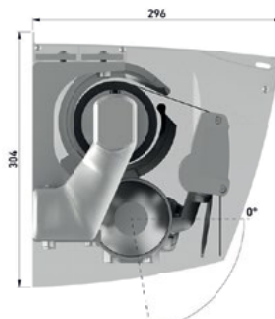

Optional hood