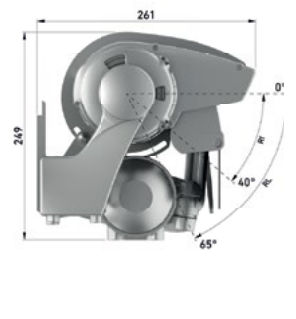

Optional semi-cassette

1300 848 654

coverco.com.au

info@covercoaus.com

CVR.CO

EXPAND YOUR SPACE