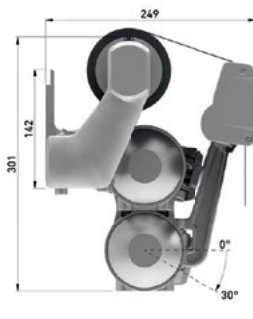

Suitable for wider widths, the Apollo units can be joined together to achieve spans up to 12m, and features mounting flexibility through the use of a square back bar.

The Apollo is available with a hood profile or the option of a semi-cassette and also features the optional drop arm bracket allowing the awning to project out further than its width making it perfect for small courtyards and limited space.

User pitch control - Optional extra
 Give your customer the option of being able to adjust the pitch of their Apollo to suit the sun conditions.

Options & dimensions (mm)

Wall mounted

Wall/ceiling mounted