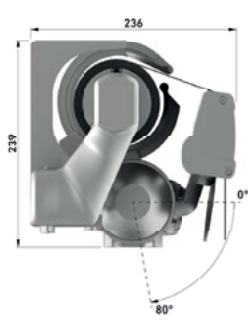

Wall/ceiling mounted