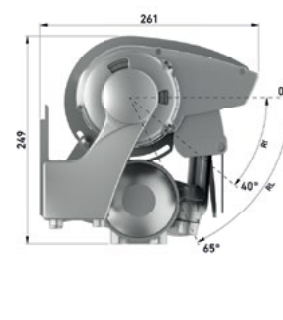

Optional semi-cassette

1300 848 654

coverco.com.au

info@covercoaus.com

CVR.CO

EXPAND YOUR SPACE