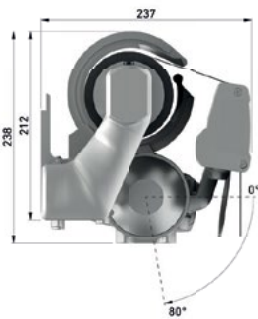

Options & dimensions (mm)

Wall mounted