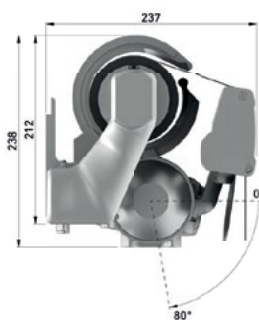

Options & dimensions (mm)

Wall mounted