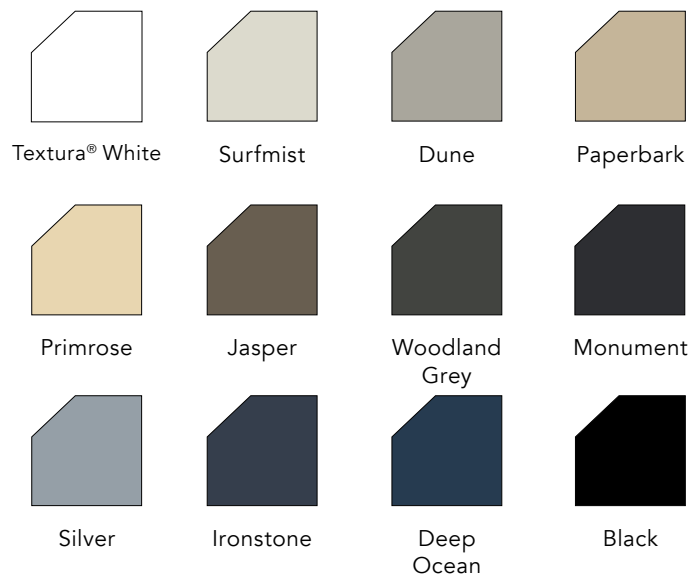

Motorised or manual operation available.

Standard colours are Textura® White, Surfmist, Dune, Silver, Jasper, Monument, Primrose, Paperbark, Woodland Grey, Ironstone, Deep Ocean and Black.

Please note: colours are to be used as a guide only.