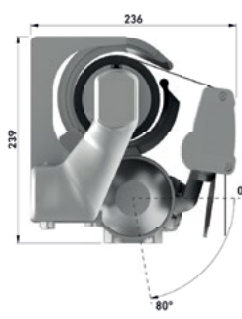

Wall/ceiling mounted