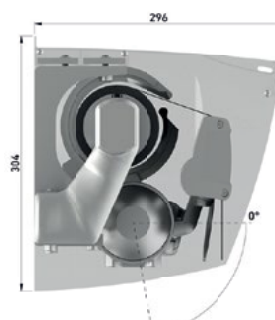

Optional hood