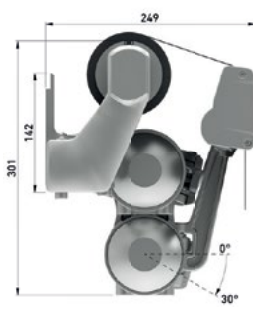

Suitable for wider widths, the Apollo units can be joined together to achieve spans up to 12m, and features mounting flexibility through the use of a square back bar.

The Apollo is available with a hood profile or the option of a semi-cassette and also features the optional drop arm bracket allowing the awning to project out further than its width making it perfect for small courtyards and limited space.

User pitch control - Optional extra
 Give your customer the option of being able to adjust the pitch of their Apollo to suit the sun conditions.

Options & dimensions (mm)

Wall mounted

Wall/ceiling mounted