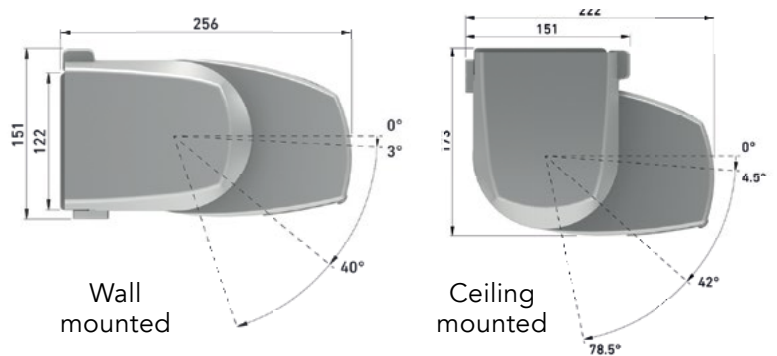

Plastic End Caps (Optional)

Plastic end caps are only available in textured black and white.

1300 848 654

coverco.com.au

info@covercoaus.com

CVR.CO

EXPAND YOUR SPACE