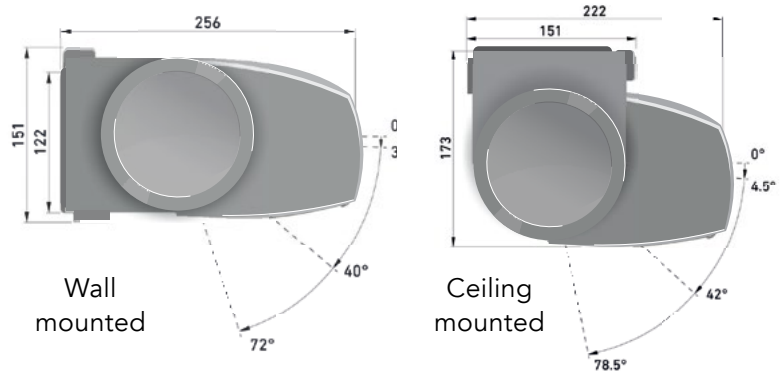

Dimensions (mm)

Optional Extras

LED lighting is available with the Ra (optional extra) Create an atmosphere of sophistication and extend your entertaining well into the night thanks to the option of LED lighting in the arms of the Ra.